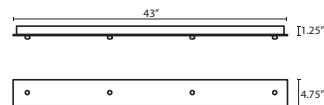

T34V 4 LIGHT BAR CANOPY

- Suitable for sloped ceilings
- Bronze or Satin Nickel
- 20" Dia. shades MAX, with staggered heights