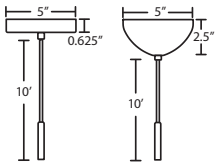

DIFFUSER

Shade shall be concrete of various decors. 6.75" Dia. x 10" H

SUSPENSION

Cord-hung: 10' SVT-type cord, complete with 5" decorative sleeve at the socketholder. Jacket coordinates with metal finish. Plated stamped steel construction. Bronze or Satin Nickel. See next page for mult light options.

Multi light
J For Multi light Canopy

Multi light available
See options to right

Ex. 1JT-GALANA-LED-SN
Gala Pendant, Natural, Satin Nickel Finish

PENDANT OPTIONS:

1JT / 1JC / J MONOPOINT PENDANT CANOPY

- Flat (1JT) or Dome (1JC) Canopy styles. Dome style allows adjustment without cutting cord.
- "J" option is pendant less canopy for multipoint canopy (options to the right)
- Suitable for sloped ceilings
- Cord: 10' SVT, 5" sleeve at socketholder (V Series utilizes SJT-type)
- Bronze or Satin Nickel

ACCESSORIES:

ADDITIONAL STEM SECTIONS:

Additional connecting stems are available to increase overall length, up to 10' max. Telescoping adjustable section allows up to 3" movement.

- T20A-SN** or **T20A-BR** Adj. Section
- T203-SN** or **T203-BR** 3" Section
- T206-SN** or **T206-BR** 6" Section
- T212-SN** or **T212-BR** 12" Section
- T218-SN** or **T218-BR** 18" Section