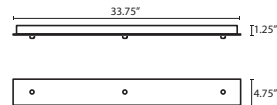

T33V 3 LIGHT BAR CANOPY

- Suitable for sloped ceilings
- Bronze or Satin Nickel
- 20" Dia. shades MAX, with staggered heights