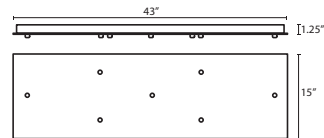

T37V 7 LIGHT BAR CANOPY

- Suitable for sloped ceilings
- Bronze or Satin Nickel
- 14" Dia. shades MAX, with staggered heights

HOW TO ORDER A MULTILIGHT FIXTURE

Order your canopy with the selected 120V multi light pendants (indicated by "B" or "J" prefix) for the complete fixture:

Example: 1x T33X-SN (3 Light Round Canopy)

1x J-GALANA-SN (Gala Pendant in Natural)

1x J-GALATN-SN (Gala Pendant in Tan)

1x J-GALAWH-SN (Gala Pendant in White)