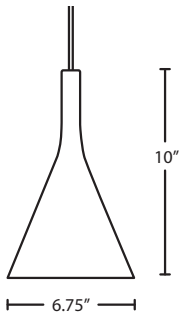

GALA

120V PENDANTS

location:
DAMP

SPECIFICATIONS:

DESCRIPTION

Cord-hung pendant with conical concrete shade.

LAMPING

LED: 9W Replaceable LED Lamp 120V, dimmable, 80+ CRI, 3000°K CCT, 800 lumens, 25,000 hours. Lamp included.

DIFFUSER

Shade shall be concrete of various decors. 6.75" Dia. x 10" H

SUSPENSION

Cord-hung: 10' SVT-type cord, complete with 5" decorative sleeve at the socketholder. Jacket coordinates with metal finish. Plated stamped steel construction. Bronze or Satin Nickel. See next page for mult light options.

MOUNTING

Installs directly to a 4" octagonal ceiling box. Suitable for sloped ceilings.

LABELS

UL or ETL Listed. Suitable for Damp Locations (interior use only). Consult factory concerning lower wattage labeling for energy requirements.

Project Information:

For ordering information, see next page

All dimensions provided are nominal.
Allowance must be made for dimensional tolerance in handcrafted glasses.

REV 1/17