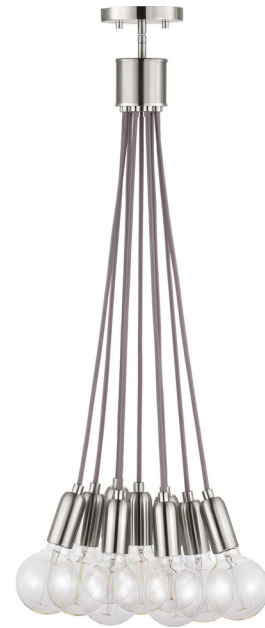

# P500140-009

## Cirro

Cirro displays casual elegance that is found in simplicity of form. Nine individual lights suspended from a single point provide the perfect platform for nostalgic oversize globe or vintage light bulbs. The design is a versatile option to provide a dramatic statement to a variety of interior styles ranging from Modern to Casual.

**Diameter: 6-1/4"**

**Height: 30-1/4"**

**Overall Ht. W/Stem: 91-1/2"**

- Cirro showcases a stunning cluster of nine lights that drop delicately from a single canopy
- 9-light pendant
- Uses 9, 60-watt max. medium base bulbs including LED equivalent (sold separately)
- Cirro chandeliers are perfect showcase for globe or vintage lamps
- Brushed Nickel finish
- Measures 6 1/4" diameter x 30 1/4" H (without lamps)
- Overall length with stem is 91 1/2"
- Each clear glass globe is attached to a gray cloth cord that runs from individual barrel fittings
- Cirro pendant ideal for Farmhouse, Mid-Century and Urban Industrial settings
- Ideal for foyers, entryways, kitchens and breakfast nooks - as well as positioned over farmhouse dining tables
- Dry location listed

**Category:** Pendants

**Finish:** Brushed Nickel (plated)

**Construction:** Steel construction

MOUNTING	ELECTRICAL	LAMPING	ADDITIONAL INFORMATION
Ceiling Stem Hung mounted Mounting plate for outlet box included One 6", four 12" lengths of stem included Canopy covers a standard 4" octagonal recessed outlet box 4.875" W., 0.75" ht., 4.875" depth	Pre-wired 10 feet of wire supplied 120 V	Quantity: Nine 60w max. medium base E26 base Porcelain sockets	cULus Dry location listed 1-year limited warranty