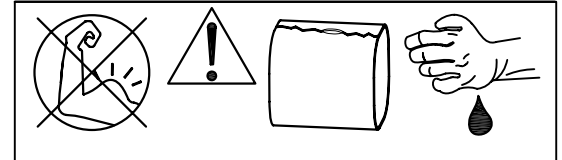

# INSTALLATION INSTRUCTION

Item No. :871CH-4V

OUTLET BOX

remove protective film  
before installing bulbs