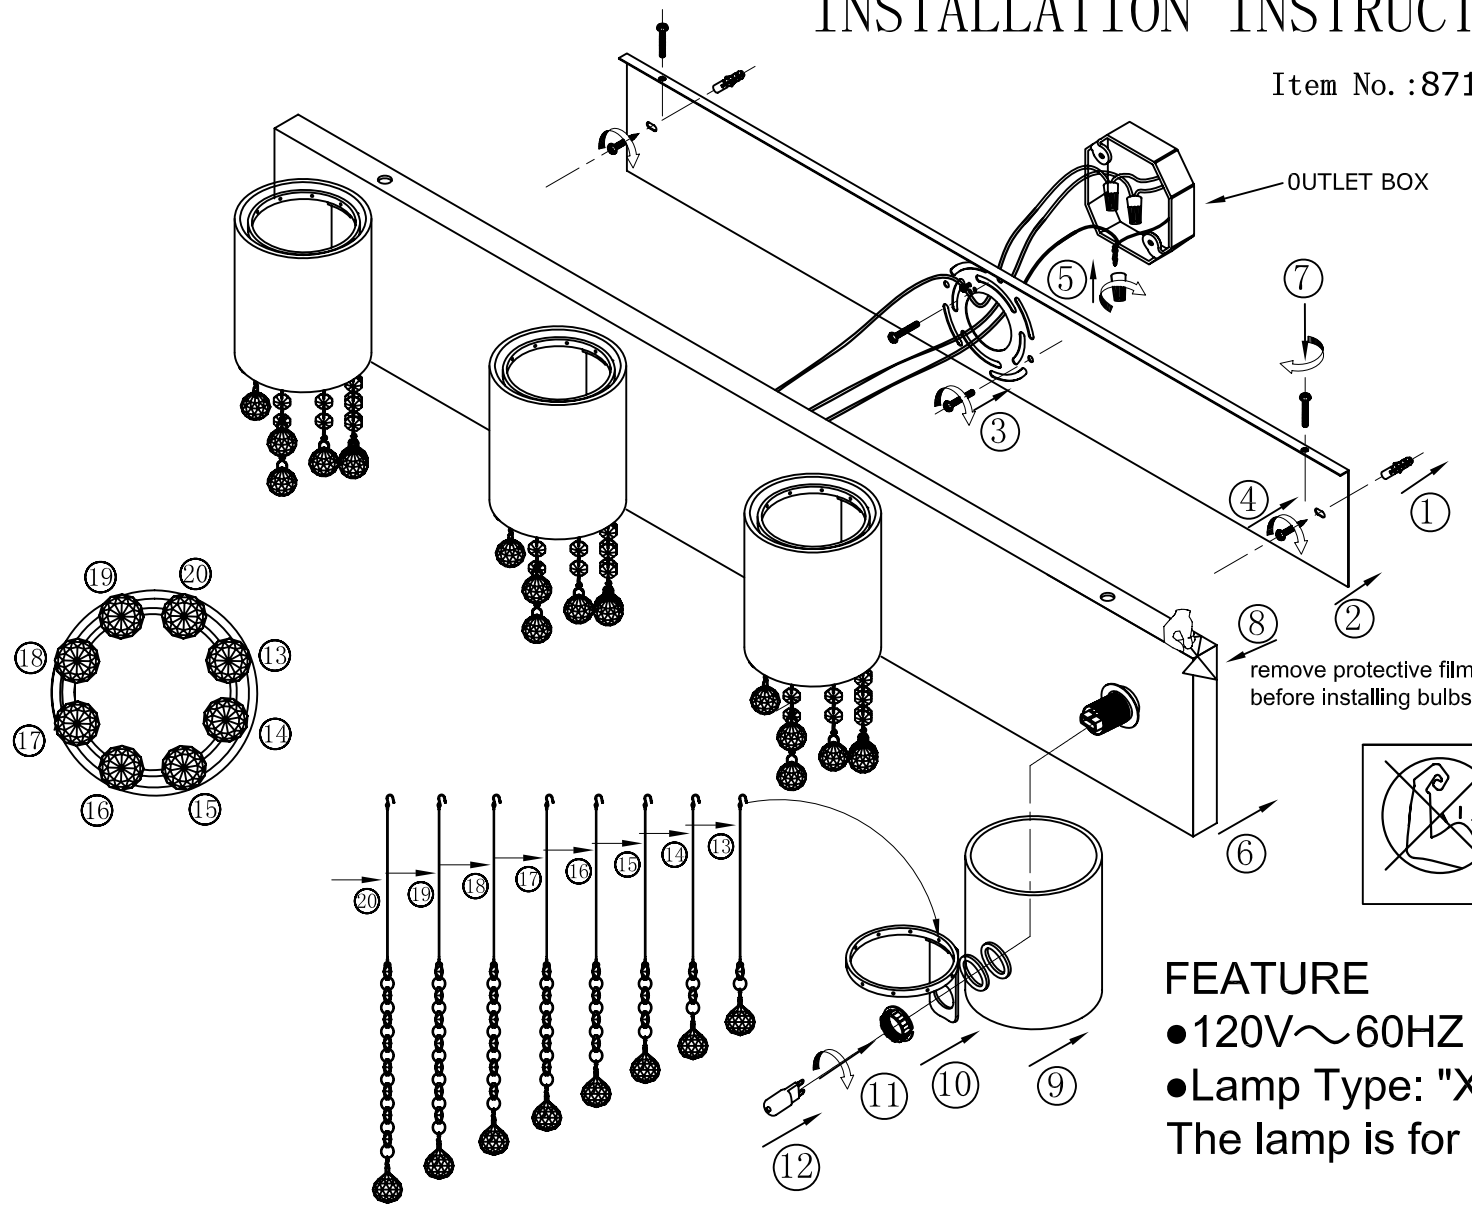

# INSTALLATION INSTRUCTION

Item No. :871CH-4V

OUTLET BOX

remove protective film  
before installing bulbs

## FEATURE

- 120V~60HZ
  - Lamp Type: "Xenon"G9 4×MAX 60W
- The lamp is for indoor use only