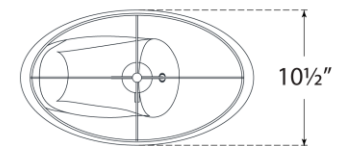

TEAR SHEET

Sutro Medium Left Table Lamp

Item # CD 3609MBB-L

Designer: Champalimaud

Height: 24.25"

Width: 18.25"

Base: 6" x 9.75" Oval

Finishes: IVO, MBB

Shade Treatments: L

Shade Details: 16.75" x 18.25" x 10.5"

Socket: E26 Dimmer

Wattage: 15 LED A

Weight: 9 Pounds

Note: Reactive Ceramic Glazes Will Vary in Color and Texture

Side View

Front View

Top View