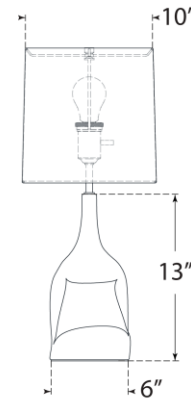

TEAR SHEET

Sutro Medium Left Table Lamp

Item # CD 3609MBB-L

Designer: Champalimaud

Height: 24.25"

Width: 18.25"

Base: 6" x 9.75" Oval

Finishes: IVO, MBB

Shade Treatments: L

Shade Details: 16.75" x 18.25" x 10.5"

Socket: E26 Dimmer

Wattage: 15 LED A

Weight: 9 Pounds

Note: Reactive Ceramic Glazes Will Vary in Color and Texture

Side View

Front View