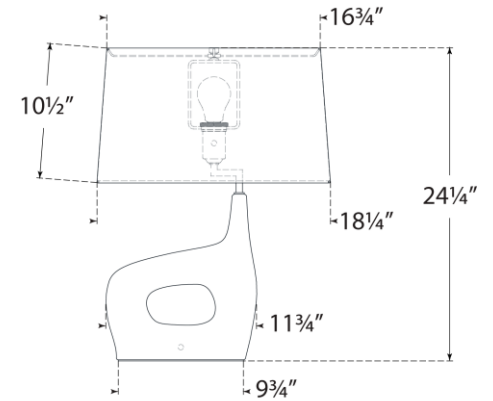

TEAR SHEET

Sutro Medium Left Table Lamp

Item # CD 3609MBB-L

Designer: Champalimaud

Height: 24.25"

Width: 18.25"

Base: 6" x 9.75" Oval

Finishes: IVO, MBB

Shade Treatments: L

Shade Details: 16.75" x 18.25" x 10.5"

Socket: E26 Dimmer

Wattage: 15 LED A

Weight: 9 Pounds

Note: Reactive Ceramic Glazes Will Vary in Color and Texture

Side View

Front View

Top View