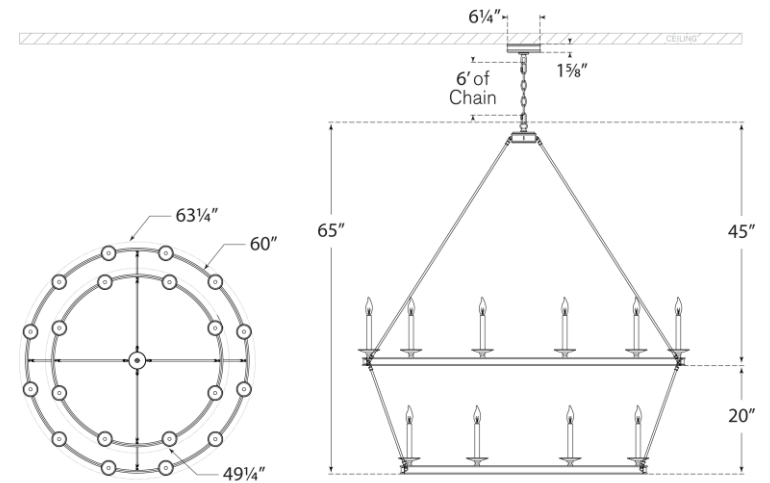

TEAR SHEET

Launceton XXL Two Tiered Chandelier

Item # CHC 1609AB

Designer: Chapman & Myers

Height: 65"

Width: 63.5"

Canopy: 6" Round

Finishes: AB, BZ, PN

Socket: 20 - E12 Candelabra

Wattage: 20 - 40 C11

Weight: 61 Pounds

Note: Special Installation Required

Top View

Front View