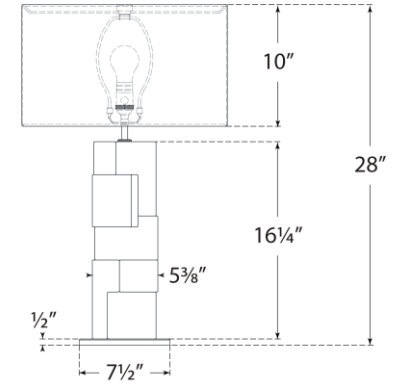

## Ashlar Large Table Lamp

Item # S 3926ALB/BZ-L

Designer: Ian K. Fowler

Height: 28"

Width: 17"

Base: 4.5" x 7.5" Rectangle

Finishes: ALB/BZ, ALB/HAB, ALB/PN

Shade Treatments: L

Shade Details: 17" x 17" x 10"

Socket: E26 Dimmer

Wattage: 15 LED A19

Weight: 22 Pounds

Note: Alabaster is a Natural Stone | Variations in Color and Texture are Expected

Side View

Front View

Top View