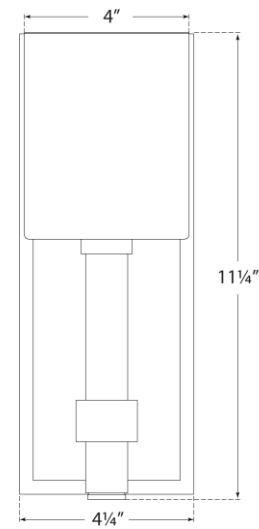

TEAR SHEET

Maribelle Single Sconce

Item # SK 2450HAB-HAB

Designer: Suzanne Kasler

Height: 11.5"

Width: 4.25"

Extension: 5.75"

Backplate: 4.25" x 11" Rectangle

Finishes: HAB, PN

Shade Treatments: WG, HAB, PN

Shade Details: 4" x 4" x 5"

Socket: E12 Candelabra

Wattage: 40 B11

Weight: 5 Pounds

Front View

Side View