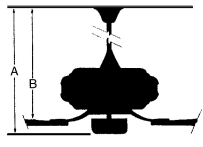

## MEASUREMENTS

Blade Finish:	Reversible Blades: <b>No</b>		
Blade Material: <b>ABS Construction</b>	Slope: <b>Yes</b>		
Blade Sweep: <b>52"</b>	No. of Blades: <b>5</b>	Blade Pitch: <b>12 degrees</b>	Hanging Weight: <b>15.87</b>
Downrod 1: <b>6</b>	Downrod 1 Outside Dia: <b>0.75</b>	Downrod 2: <b>6</b>	Downrod 2 Outside Dia:
Ceiling to Lowest Point: (Dim A) <b>12.0</b>	Ceiling to Blade (Dim B) <b>12.75</b>	Lead Wire: <b>80</b>	Motor Size: <b>153x15mm</b>